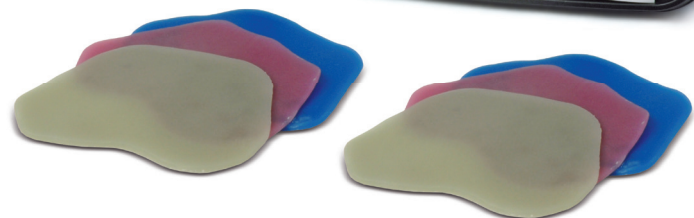

For further information on these products please visit the website en.zhermack.com

elite[®] LC tray **ROUND**

DESIGNED FOR EFFICIENCY

Light Curing Tray Material

Fruit of Zhermack's decade of know-how in making light curing plates, here for you is the "ROUND" version of the **elite[®] LC tray** line.

elite[®] LC tray ROUND plates have an **innovative ergonomic shape**, designed to reduce the amount of material left after working to the minimum. The prosthodontist no longer has to worry about leftover material, saving time and avoiding possible waste.

elite[®] LC tray ROUND is therefore the ideal product for laboratories wanting medium-sized ergonomically shaped plates, **optimised to improve efficiency**.

en.zhermack.com
info@zhermack.com

Zhermack[®]
BEYOND INNOVATION